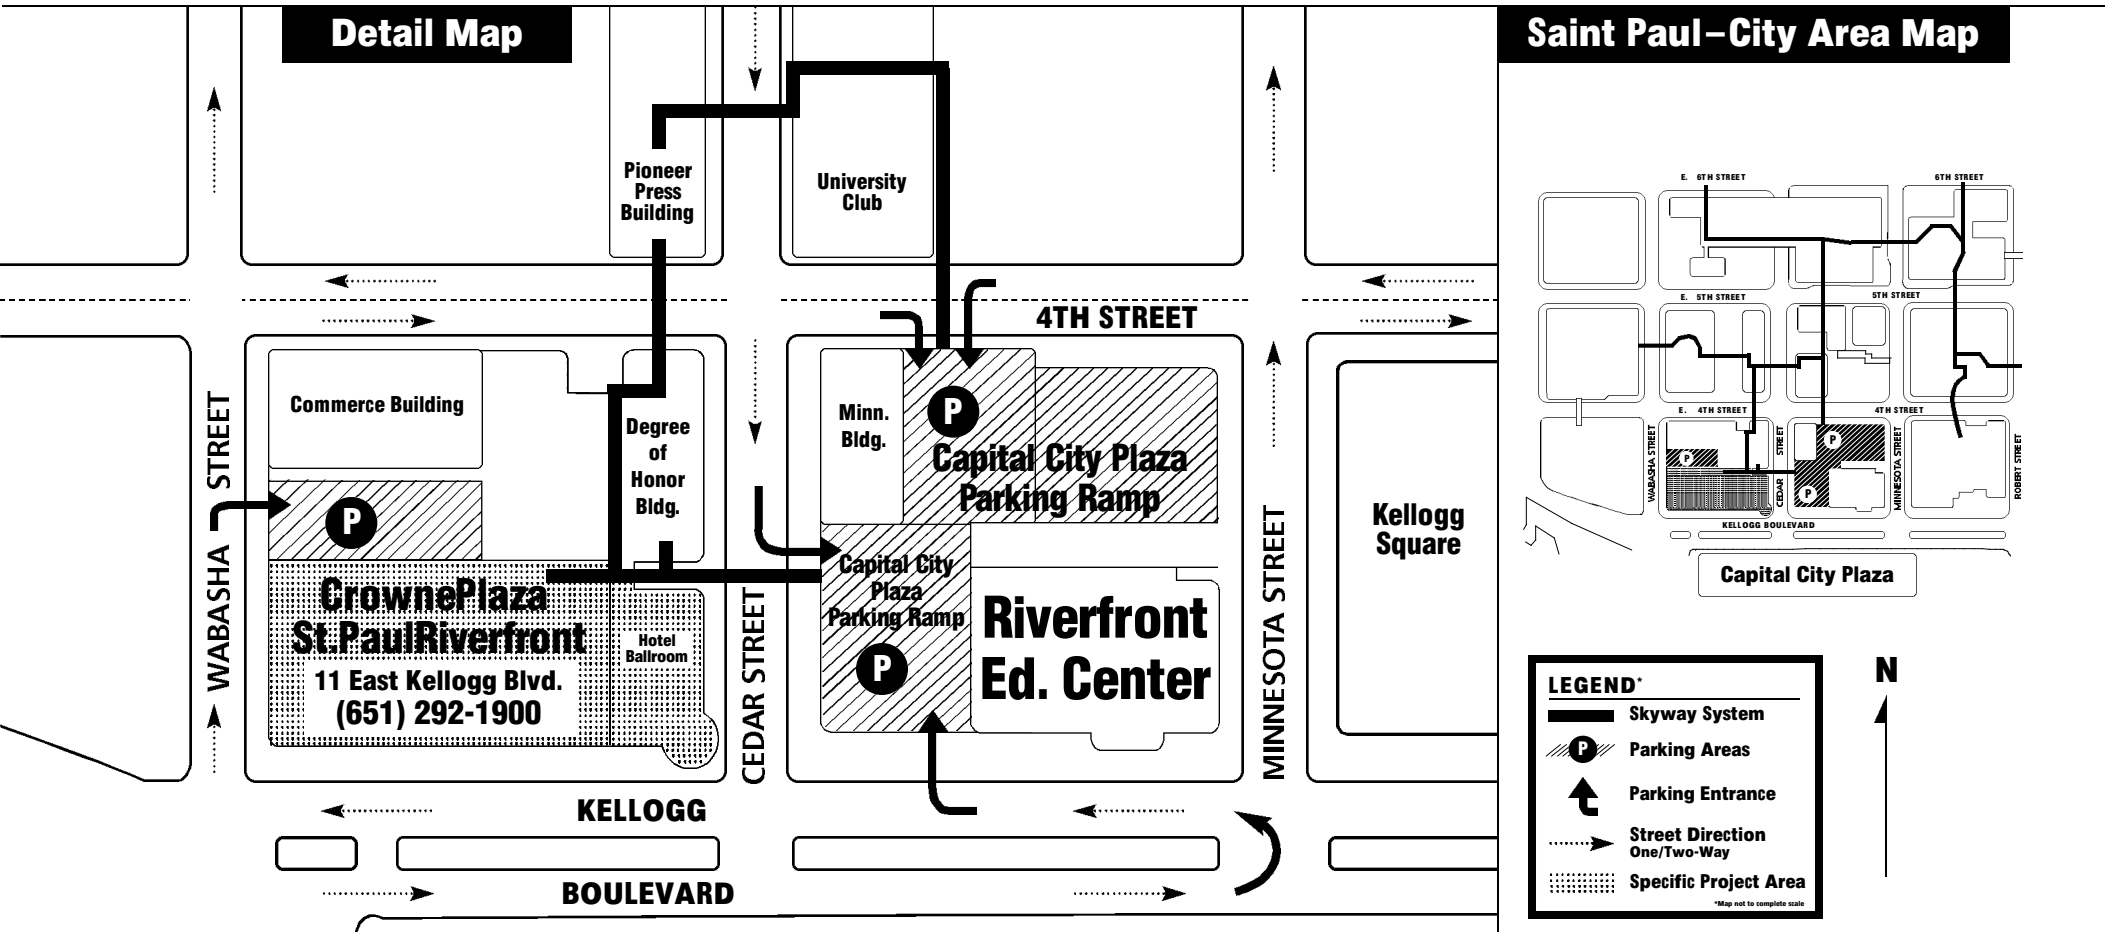

Crowne Plaza St. Paul Riverfront and Capital City Plaza Parking Ramps

Directions and Information to Crowne Plaza St. Paul Riverfront and Capital City Plaza Parking Ramps:

From Minneapolis: I-94 East to Marion St. exit. Marion St. becomes Kellogg Blvd. Follow Kellogg Blvd. to the parking ramps.

From Wisconsin: I-94 West to Kellogg Blvd. Take a left on Kellogg Blvd. to the parking ramps.

HOTEL PARKING RAMPS:

Entrances on Wabasha Street, Kellogg Blvd., 4th Street, and Cedar Avenue.