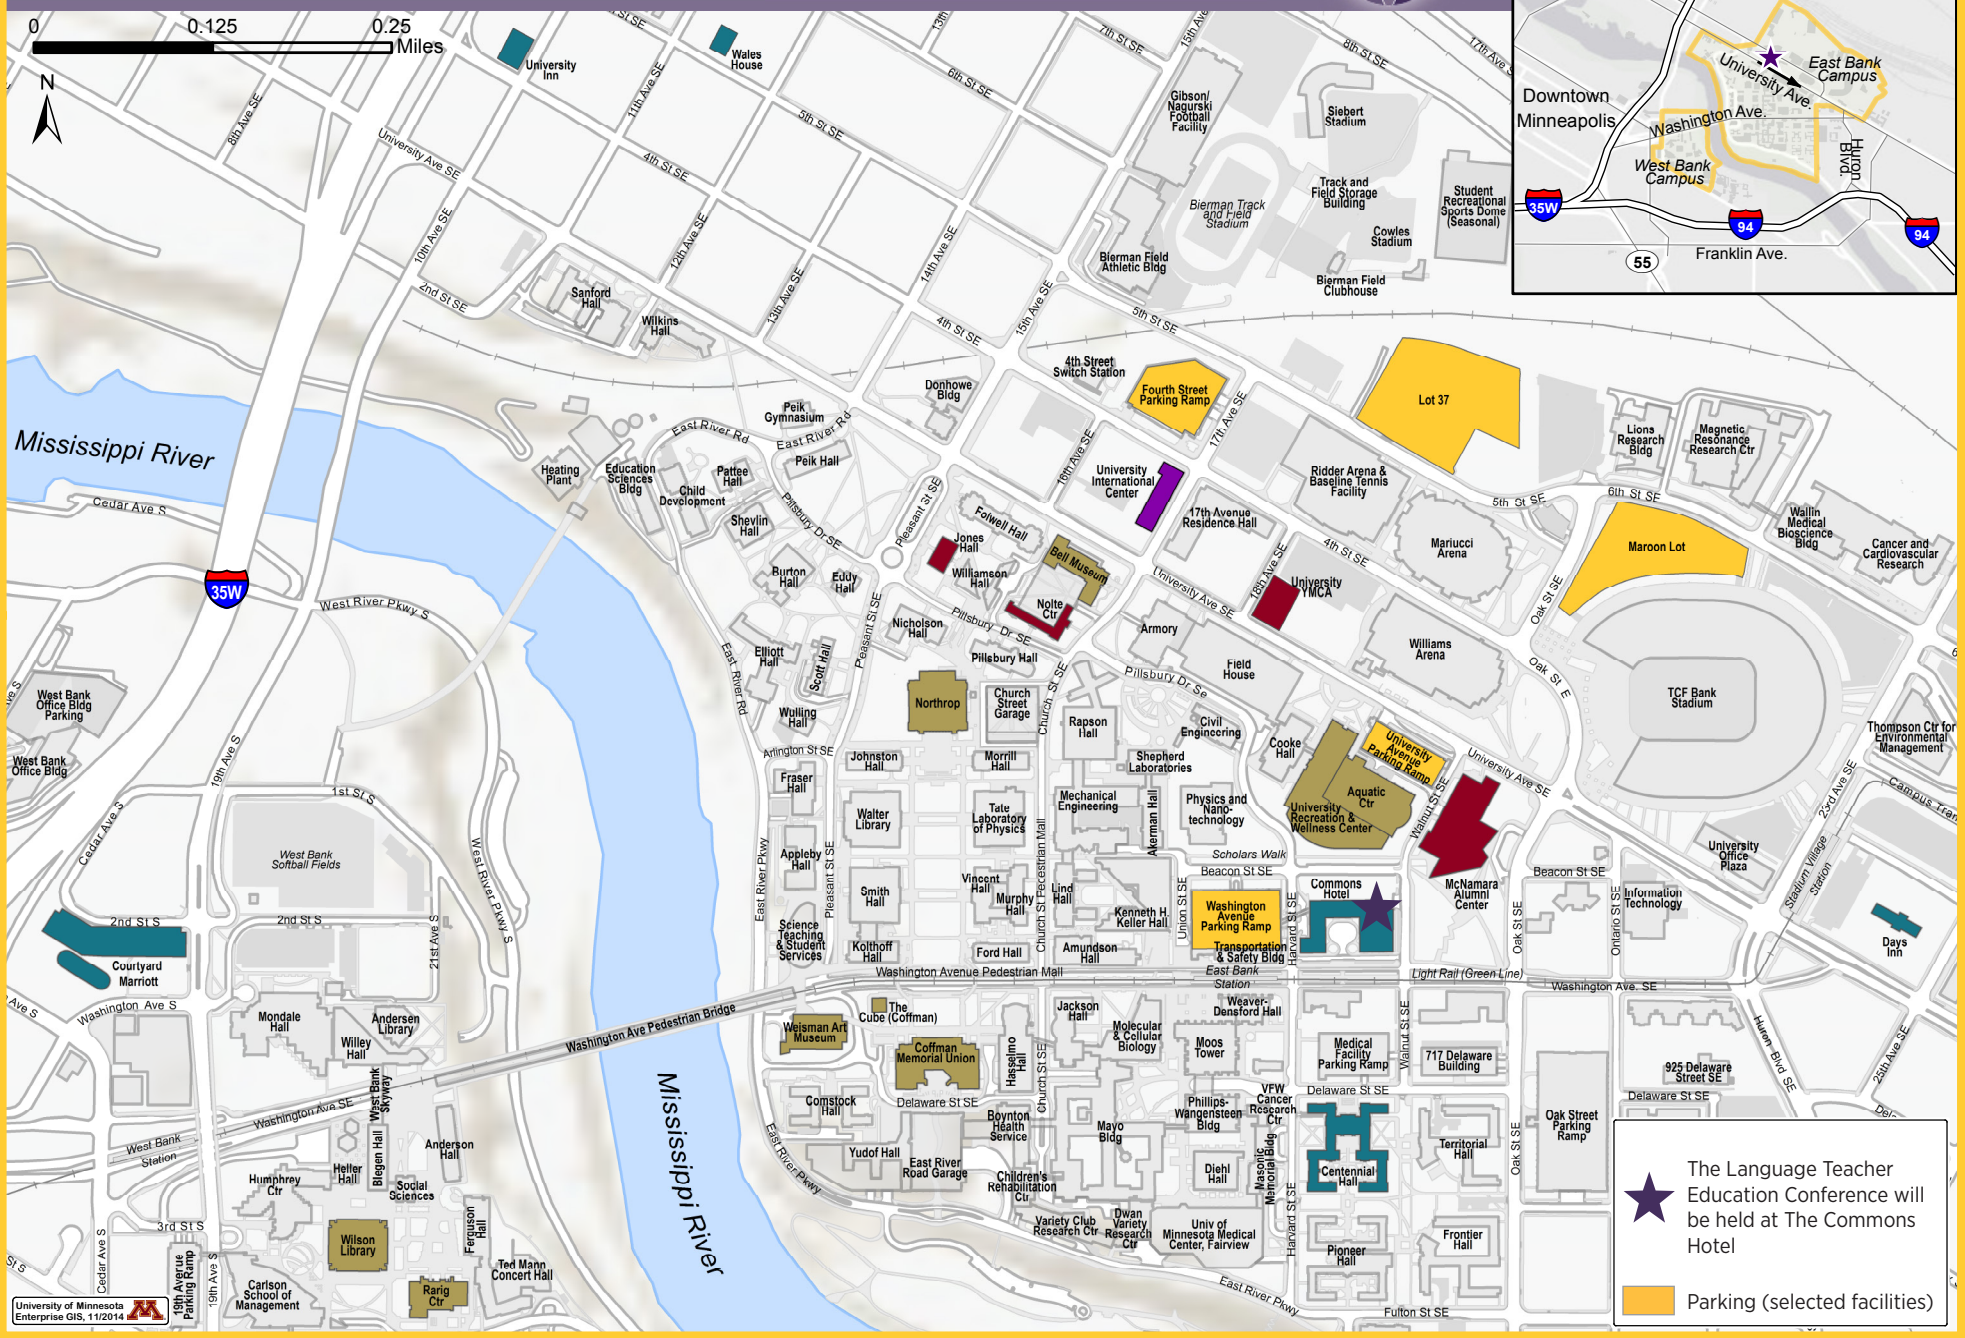

# CARLA

CENTER FOR ADVANCED RESEARCH ON LANGUAGE ACQUISITION

0 0.125 0.25 Miles

-  The Language Teacher Education Conference will be held at The Commons Hotel
-  Parking (selected facilities)