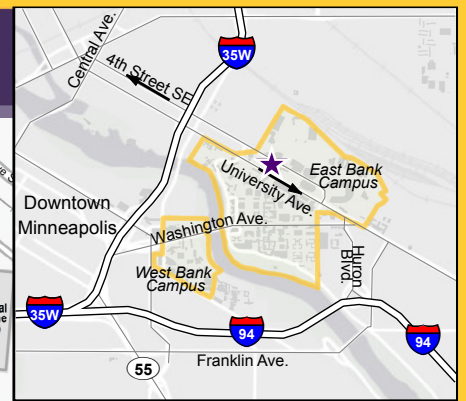

# CARLA

CENTER FOR ADVANCED RESEARCH ON LANGUAGE ACQUISITION

0 0.125 0.25 Miles

-  The Language Teacher Education Conference will be held at The Commons Hotel
-  Parking (selected facilities)